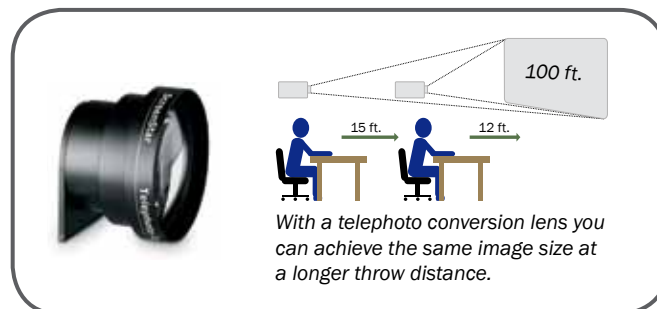

SCREENSTAR LENSES

Sit in Front of Your Projector

ScreenStar conversion lenses are ideal for projection in traditional 4:3 ratio, 16:9 wide screen formats, or in high definition. Navitar's lenses are compatible with projectors used in many applications, including conference rooms, home theaters, and educational institutions.

EXPANDED CAPABILITIES

Shorter Throw Distance?

ScreenStar wide angle conversion lenses allow you to:

- Produce a larger image from the same projection distance.
- Maintain the same size image while moving projector closer to the screen.

Smaller Image?

ScreenStar telephoto conversion lenses allow you to:

- Place the projector farther away from the screen.
- Maintain the same image width.
- Reduce your picture size while projecting from the same distance.