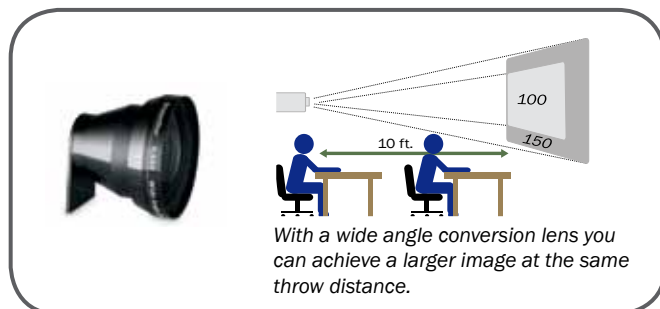

**ScreenStar® Projection
Conversion Lenses**

OUT IN FRONT

Navitar's ScreenStar conversion lenses are placed in front of your projector's standard lens to increase your picture size, or to increase throw distance by 20-50%.

SCREENSTAR LENSES

Sit in Front of Your Projector

ScreenStar conversion lenses are ideal for projection in traditional 4:3 ratio, 16:9 wide screen formats, or in high definition. Navitar's lenses are compatible with projectors used in many applications, including conference rooms, home theaters, and educational institutions.

EXPANDED CAPABILITIES

Shorter Throw Distance?

ScreenStar wide angle conversion lenses allow you to:

- Produce a larger image from the same projection distance.
- Maintain the same size image while moving projector closer to the screen.

Smaller Image?

ScreenStar telephoto conversion lenses allow you to:

- Place the projector farther away from the screen.
- Maintain the same image width.
- Reduce your picture size while projecting from the same distance.